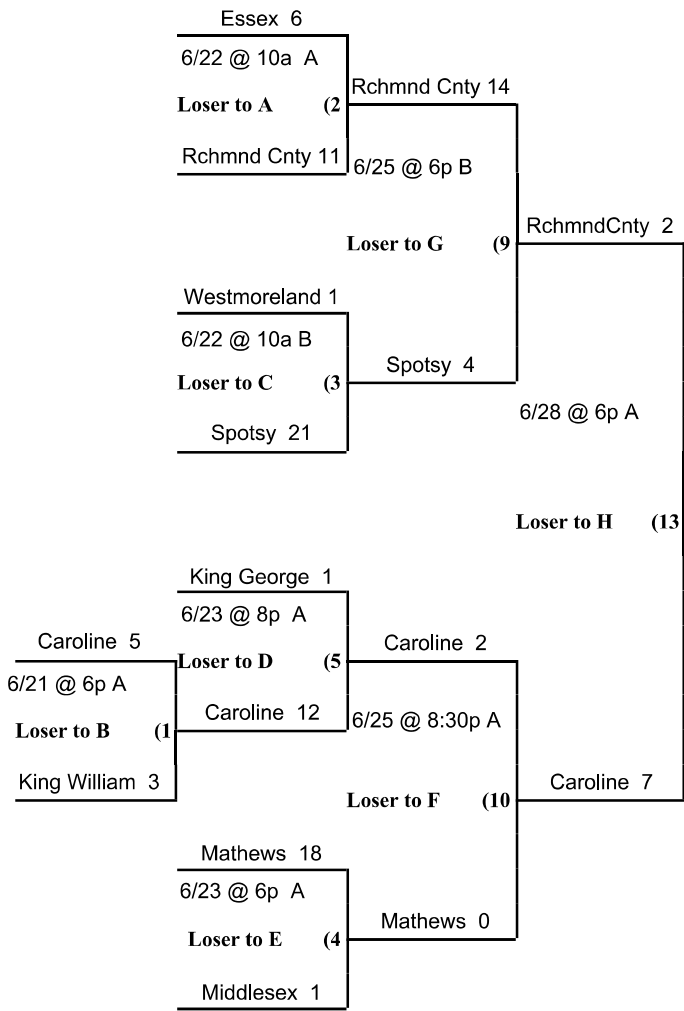

Winner's Bracket

9 Team Double Elimination Bracket

District 15 8 - 10 Year Old Division
Softball Tournament

Hosted by
King George Little League

Barnesfield Park
3360 Barnesfield Rd,
King George, VA 22485

Loser's Bracket